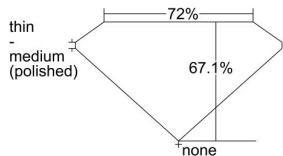

GIA®

FACSIMILE

GIA REPORT 2497187034

Verify this report at GIA.edu

GIA NATURAL DIAMOND DOSSIER®

April 25, 2024
GIA Report Number 2497187034
Shape and Cutting Style ..... Square Modified Brilliant
Measurements ..... 4.34 x 4.33 x 2.90 mm

GRADING RESULTS

Carat Weight ..... 0.46 carat
Color Grade ..... E
Clarity Grade SI2

ADDITIONAL GRADING INFORMATION

Polish ..... Excellent
Symmetry ..... Very Good
Fluorescence ..... None
Clarity Characteristics ..... Crystal
Inscription(s): GIA 2497187034

PROPORTIONS

Profile not to actual proportions

GRADING SCALES

GIA COLOR SCALE		GIA CLARITY SCALE			
COLORLESS	D	VERY VERY SLIGHTLY INCLUDED	FLAWLESS		
	E		INTERNALLY FLAWLESS		
	F	VERY SLIGHTLY INCLUDED	VVS₁		
	G		VVS₂		
	H		VS₁		
	NEAR COLORLESS	I	SLIGHTLY INCLUDED	VS₂	
		J		SI₁	
		FAINT	K	INCLUDED	SI₂
			L		I₁
			M		I₂
VERT LIGHT	N	LIGHT	I₃		
	O				
	P				
	Q				
	R