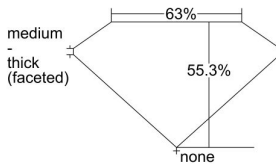

GIA®

FACSIMILE

GIA REPORT 2488854586

Verify this report at GIA.edu

GIA NATURAL DIAMOND DOSSIER®

March 18, 2024
GIA Report Number **2488854586**
Shape and Cutting Style ..... **Heart Brilliant**
Measurements ..... **4.13 x 4.73 x 2.61 mm**

GRADING RESULTS

Carat Weight ..... **0.30 carat**
Color Grade ..... **D**
Clarity Grade **VVS1**

ADDITIONAL GRADING INFORMATION

Polish ..... **Excellent**
Symmetry ..... **Very Good**
Fluorescence ..... **None**
Clarity Characteristics ..... **Feather**
Inscription(s): GIA 2488854586

PROPORTIONS

Profile not to actual proportions

GRADING SCALES

GIA COLOR SCALE		GIA CLARITY SCALE			
COLORLESS	D	VERY VERY SLIGHTLY INCLUDED	FLAWLESS		
	E		INTERNALLY FLAWLESS		
	F	VERY SLIGHTLY INCLUDED	VVS₁		
	G		VVS₂		
	H		VS₁		
	NEAR COLORLESS	I	SLIGHTLY INCLUDED	VS₂	
		J		SI₁	
		FAINT	K	INCLUDED	SI₂
			L		I₁
			M		I₂
VERTICALLY LIGHT	N	INCLUDED	I₃		
	O				
	P				
	Q				
	R				
LIGHT	S				
	T				
	U				
	V				
	W				
	X				
Y					
Z