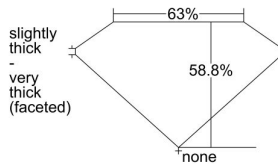

GIA®

FACSIMILE

GIA REPORT 2488569416

Verify this report at GIA.edu

GIA NATURAL DIAMOND DOSSIER®

February 14, 2024
GIA Report Number **2488569416**
Shape and Cutting Style ..... **Heart Brilliant**
Measurements ..... **4.43 x 5.27 x 3.10 mm**

GRADING RESULTS

Carat Weight ..... **0.43 carat**
Color Grade ..... **I**
Clarity Grade **VS2**

ADDITIONAL GRADING INFORMATION

Polish ..... **Excellent**
Symmetry ..... **Very Good**
Fluorescence ..... **None**
Clarity Characteristics ..... **Feather**
Inscription(s): GIA 2488569416

PROPORTIONS

Profile not to actual proportions

GRADING SCALES

GIA COLOR SCALE		GIA CLARITY SCALE	
COLORLESS	D	VERY VERY SLIGHTLY INCLUDED	FLAWLESS
	E		INTERNALLY FLAWLESS
	F		VVS₁
	G		VVS₂
	H		VS₁
	I		VS₂
	J		SI₁
	K		SI₂
	L		I₁
	M		I₂
NEAR COLORLESS	N	SLIGHTLY INCLUDED	I₃
	O		
	P		
	Q		
FAINT	R	INCLUDED	
	S		
	T		
	U		
VERY LIGHT	V		
	W		
	X		
	Y		
LIGHT	Z