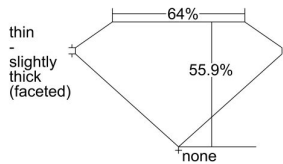

GIA®

FACSIMILE

GIA REPORT 2487985396

Verify this report at GIA.edu

GIA NATURAL DIAMOND DOSSIER®

April 03, 2024
GIA Report Number **2487985396**
Shape and Cutting Style ..... **Heart Brilliant**
Measurements ..... **4.41 x 4.78 x 2.68 mm**

GRADING RESULTS

Carat Weight ..... **0.33 carat**
Color Grade ..... **D**
Clarity Grade **VVS2**

ADDITIONAL GRADING INFORMATION

Polish ..... **Excellent**
Symmetry ..... **Excellent**
Fluorescence ..... **None**
Clarity Characteristics ..... **Feather**
Inscription(s): GIA 2487985396

PROPORTIONS

Profile not to actual proportions

GRADING SCALES

GIA COLOR SCALE		GIA CLARITY SCALE			
COLORLESS	D	VERY VERY SLIGHTLY INCLUDED	FLAWLESS		
	E		INTERNALLY FLAWLESS		
	F	VERY SLIGHTLY INCLUDED	VVS₁		
	G		VVS₂		
	H		VS₁		
	NEAR COLORLESS	I	SLIGHTLY INCLUDED	VS₂	
		J		SI₁	
		FAINT	K	INCLUDED	SI₂
			L		I₁
			M		I₂
VERT LIGHT			N	INCLUDED	I₃
			O		
			P		
	Q				
LIGHT	R				
	S				
	T				
	U				
	V				
	W				
	X				
	Y				
	Z