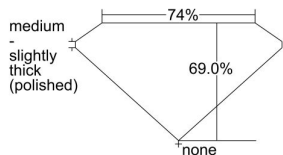

GIA®

FACSIMILE

GIA REPORT 2487829297

Verify this report at GIA.edu

GIA NATURAL DIAMOND DOSSIER®

March 15, 2024
GIA Report Number **2487829297**
Shape and Cutting Style ..... **Square Modified Brilliant**
Measurements ..... **4.45 x 4.41 x 3.04 mm**

GRADING RESULTS

Carat Weight ..... **0.50 carat**
Color Grade ..... **H**
Clarity Grade **VS2**

ADDITIONAL GRADING INFORMATION

Polish ..... **Excellent**
Symmetry ..... **Very Good**
Fluorescence ..... **None**
Clarity Characteristics ..... **Cloud, Crystal**
Inscription(s): **GIA 2487829297**

PROPORTIONS

Profile not to actual proportions

GRADING SCALES

GIA COLOR SCALE		GIA CLARITY SCALE			
COLORLESS	D	VERY VERY SLIGHTLY INCLUDED	FLAWLESS		
	E		INTERNALLY FLAWLESS		
	F	VERY SLIGHTLY INCLUDED	VVS₁		
	G		VVS₂		
	H		VS₁		
	NEAR COLORLESS	I	SLIGHTLY INCLUDED	VS₂	
		J		SI₁	
		FAINT	K	INCLUDED	SI₂
			L		I₁
			M		I₂
VERY LIGHT			N	INCLUDED	I₃
			O		
			P		
	Q				
LIGHT	R				
	S				
	T				
	U				
	V				
	Z