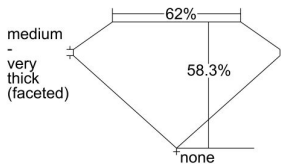

GIA®

FACSIMILE

GIA REPORT 2487617119

Verify this report at GIA.edu

GIA NATURAL DIAMOND DOSSIER®

February 20, 2024
GIA Report Number **2487617119**
Shape and Cutting Style ..... **Heart Brilliant**
Measurements ..... **3.96 x 4.66 x 2.72 mm**

GRADING RESULTS

Carat Weight ..... **0.30 carat**
Color Grade ..... **F**
Clarity Grade **S12**

ADDITIONAL GRADING INFORMATION

Polish ..... **Excellent**
Symmetry ..... **Very Good**
Fluorescence ..... **Faint**
Clarity Characteristics ..... **Feather**
Inscription(s): **GIA 2487617119**

PROPORTIONS

Profile not to actual proportions

GRADING SCALES

GIA COLOR SCALE		GIA CLARITY SCALE			
COLORLESS	D	VERY VERY SLIGHTLY INCLUDED	FLAWLESS		
	E		INTERNALLY FLAWLESS		
	F	VERY SLIGHTLY INCLUDED	VVS₁		
	G		VVS₂		
	H		VS₁		
	NEAR COLORLESS	I	SLIGHTLY INCLUDED	VS₂	
		J		S1₁	
		FAINT	K	INCLUDED	S1₂
			L		I₁
			M	INCLUDED	I₂
N	I₃				
O					
VERT LIGHT	P				
	Q				
	R				
	LIGHT	S			
		T			
		U			
		V			
W					
X					
Y					
Z