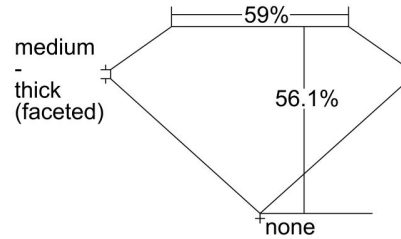

GIA NATURAL DIAMOND GRADING REPORT

February 20, 2024
 GIA Report Number 2487594658
 Shape and Cutting Style Pear Brilliant
 Measurements 10.52 x 6.12 x 3.43 mm

GRADING RESULTS

Carat Weight 1.32 carat
 Color Grade J
 Clarity Grade SI1

PROPORTIONS

Profile not to actual proportions

CLARITY CHARACTERISTICS

KEY TO SYMBOLS*

Twinning Wisp

* Red symbols denote internal characteristics (inclusions). Green or black symbols denote external characteristics (blemishes). Diagram is an approximate representation of the diamond, and symbols shown indicate type, position, and approximate size of clarity characteristics. All clarity characteristics may not be shown. Details of finish are not shown.