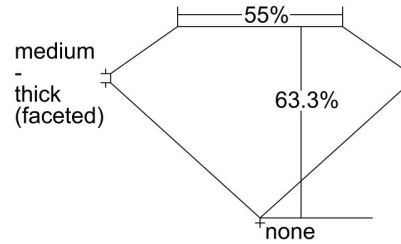

GIA NATURAL DIAMOND GRADING REPORT

February 29, 2024
 GIA Report Number 2487571794
 Shape and Cutting Style Pear Brilliant
 Measurements 10.47 x 6.15 x 3.89 mm

GRADING RESULTS

Carat Weight 1.50 carat
 Color Grade D
 Clarity Grade VS2

ADDITIONAL GRADING INFORMATION

Polish Excellent
 Symmetry Very Good
 Fluorescence None
 Inscription(s): GIA 2487571794

PROPORTIONS

Profile not to actual proportions

CLARITY CHARACTERISTICS

KEY TO SYMBOLS*

- Feather
- Indented Natural

* Red symbols denote internal characteristics (inclusions). Green or black symbols denote external characteristics (blemishes). Diagram is an approximate representation of the diamond, and symbols shown indicate type, position, and approximate size of clarity characteristics. All clarity characteristics may not be shown. Details of finish are not shown.