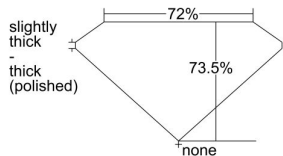

GIA®

FACSIMILE

GIA REPORT 2487538594

Verify this report at GIA.edu

GIA NATURAL DIAMOND DOSSIER®

February 09, 2024
GIA Report Number 2487538594
Shape and Cutting Style ..... Square Modified Brilliant
Measurements ..... 4.14 x 4.04 x 2.97 mm

GRADING RESULTS

Carat Weight ..... 0.40 carat
Color Grade ..... F
Clarity Grade VS2

ADDITIONAL GRADING INFORMATION

Polish ..... Excellent
Symmetry ..... Very Good
Fluorescence ..... None
Clarity Characteristics ..... Feather, Cloud
Inscription(s): GIA 2487538594

PROPORTIONS

Profile not to actual proportions

GRADING SCALES

GIA COLOR SCALE		GIA CLARITY SCALE			
COLORLESS	D	VERY VERY SLIGHTLY INCLUDED	FLAWLESS		
	E		INTERNALLY FLAWLESS		
	F		VVS₁		
	NEAR COLORLESS	G	VERY SLIGHTLY INCLUDED	VVS₂	
		H		VS₁	
		FAINT	I	SLIGHTLY INCLUDED	VS₂
			J		SI₁
			K		SI₂
	LIGHT	L	INCLUDED	I₁	
		M		I₂	
N		NOT GRADED	I₃		
O					
P					
Q					
R					
S					
T					
U					
V					
W					
X					
Y					
Z