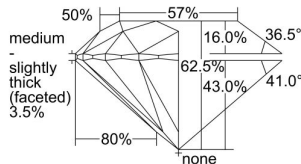

GIA®

FACSIMILE

GIA REPORT 2487537082

Verify this report at GIA.edu

GIA NATURAL DIAMOND DOSSIER®

February 12, 2024
GIA Report Number **2487537082**
Shape and Cutting Style ..... **Round Brilliant**
Measurements ..... **5.65 - 5.68 x 3.54 mm**

GRADING RESULTS

Carat Weight ..... **0.70 carat**
Color Grade ..... **G**
Clarity Grade **VS1**
Cut Grade ..... **Excellent**

ADDITIONAL GRADING INFORMATION

Polish ..... **Excellent**
Symmetry ..... **Excellent**
Fluorescence ..... **Faint**
Clarity Characteristics.. **Crystal, Indented Natural, Pinpoint, Cloud**
Inscription(s): **GIA 2487537082**

PROPORTIONS

Profile to actual proportions