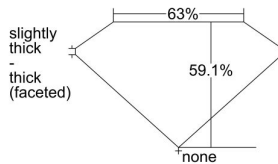

GIA®

FACSIMILE

GIA REPORT 2487536694

Verify this report at GIA.edu

GIA NATURAL DIAMOND DOSSIER®

February 12, 2024
GIA Report Number 2487536694
Shape and Cutting Style ..... Heart Brilliant
Measurements ..... 5.75 x 6.64 x 3.93 mm

GRADING RESULTS

Carat Weight ..... 0.89 carat
Color Grade ..... G
Clarity Grade VS1

ADDITIONAL GRADING INFORMATION

Polish ..... Excellent
Symmetry ..... Excellent
Fluorescence ..... None
Clarity Characteristics ..... Cloud
Inscription(s): GIA 2487536694

PROPORTIONS

Profile not to actual proportions

GRADING SCALES

GIA COLOR SCALE		GIA CLARITY SCALE			
COLORLESS	D	VERY VERY SLIGHTLY INCLUDED	FLAWLESS		
	E		INTERNALLY FLAWLESS		
	F	VERY SLIGHTLY INCLUDED	VS₁		
	G		VS₂		
	H		VS₁		
	NEAR COLORLESS	I	SLIGHTLY INCLUDED	VS₂	
		J		SI₁	
		FAINT	K	INCLUDED	SI₂
			L		I₁
			M		I₂
VERY LIGHT			N	INCLUDED	I₃
			O		
			P		
	Q				
LIGHT	R				
	S				
	T				
	U				
	V				
	Z