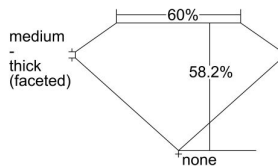

GIA®

FACSIMILE

GIA REPORT 2487529798

Verify this report at GIA.edu

GIA NATURAL DIAMOND DOSSIER®

February 09, 2024
GIA Report Number 2487529798
Shape and Cutting Style ..... Heart Brilliant
Measurements ..... 3.92 x 4.67 x 2.72 mm

GRADING RESULTS

Carat Weight ..... 0.30 carat
Color Grade ..... F
Clarity Grade VVS1

ADDITIONAL GRADING INFORMATION

Polish ..... Excellent
Symmetry ..... Excellent
Fluorescence ..... None
Clarity Characteristics ..... Pinpoint
Inscription(s): GIA 2487529798

PROPORTIONS

Profile not to actual proportions

GRADING SCALES

GIA COLOR SCALE		GIA CLARITY SCALE	
COLORLESS	D	VERY VERY SLIGHTLY INCLUDED	FLAWLESS
	E		INTERNALLY FLAWLESS
	F		VVS₁
	G		VVS₂
	H		VS₁
	I		VS₂
	J		SI₁
	K		SI₂
	L		I₁
	M		I₂
NEAR COLORLESS	N	SLIGHTLY INCLUDED	I₃
	O		
	P		
	Q		
FAINT	R		
	S		
	T		
	U		
VERT LIGHT	V		
	W		
	X		
	Y		
LIGHT	Z