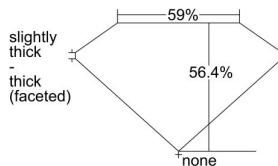

GIA®

FACSIMILE

GIA REPORT 2487522739

Verify this report at GIA.edu

GIA NATURAL DIAMOND DOSSIER®

February 08, 2024
GIA Report Number 2487522739
Shape and Cutting Style ..... Heart Brilliant
Measurements ..... 4.42 x 4.99 x 2.82 mm

GRADING RESULTS

Carat Weight ..... 0.36 carat
Color Grade ..... F
Clarity Grade VS2

ADDITIONAL GRADING INFORMATION

Polish ..... Excellent
Symmetry ..... Very Good
Fluorescence ..... Faint
Clarity Characteristics..... Crystal, Feather, Cloud
Inscription(s): GIA 2487522739

PROPORTIONS

Profile not to actual proportions

GRADING SCALES

GIA COLOR SCALE		GIA CLARITY SCALE			
COLORLESS	D	VERY VERY SLIGHTLY INCLUDED	FLAWLESS		
	E		INTERNALLY FLAWLESS		
	F		VVS₁		
	NEAR COLORLESS	G	VERY SLIGHTLY INCLUDED	VVS₂	
		H		VS₁	
		FAINT	I	SLIGHTLY INCLUDED	VS₂
			J		SI₁
			K		SI₂
	LIGHT	L	INCLUDED	I₁	
		M		I₂	
N		I₃			
O					
P					
Q					
R