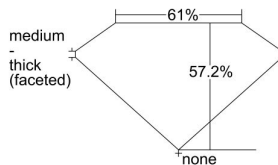

GIA®

FACSIMILE

GIA REPORT 2487468390

Verify this report at GIA.edu

GIA NATURAL DIAMOND DOSSIER®

February 01, 2024
GIA Report Number **2487468390**
Shape and Cutting Style ..... **Heart Brilliant**
Measurements ..... **5.00 x 5.65 x 3.23 mm**

GRADING RESULTS

Carat Weight ..... **0.55 carat**
Color Grade ..... **H**
Clarity Grade **S11**

ADDITIONAL GRADING INFORMATION

Polish ..... **Excellent**
Symmetry ..... **Very Good**
Fluorescence ..... **None**
Clarity Characteristics ..... **Cloud, Crystal**
Inscription(s): **GIA 2487468390**

PROPORTIONS

Profile not to actual proportions

GRADING SCALES

GIA COLOR SCALE		GIA CLARITY SCALE	
COLORLESS	D	VERY VERY SLIGHTLY SLIGHTLY INCLUDED	FLAWLESS
	E		INTERNALLY FLAWLESS
	F		VVS₁
	G		VVS₂
	H		VS₁
	I		VS₂
	J		S1₁
	K		S1₂
	L		I₁
	M		I₂
NEAR COLORLESS	N	SLIGHTLY INCLUDED	I₃
	O		
	P		
	Q		
FAINT	R		
	S		
	T		
	U		
VERY LIGHT	V		
	W		
	X		
	Y		
LIGHT	Z