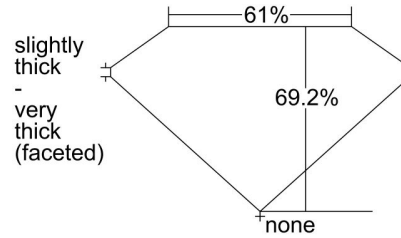

GIA NATURAL DIAMOND GRADING REPORT

January 04, 2024  
 GIA Report Number ..... 2487273120  
 Shape and Cutting Style ..... Cushion Modified Brilliant  
 Measurements ..... 8.43 x 6.63 x 4.59 mm

GRADING RESULTS

Carat Weight ..... 2.05 carat  
 Color Grade ..... I  
 Clarity Grade ..... SI1

ADDITIONAL GRADING INFORMATION

Polish ..... Excellent  
 Symmetry ..... Excellent  
 Fluorescence ..... Strong Blue  
 Inscription(s): GIA 2487273120  
**Comments:** Pinpoints are not shown.

PROPORTIONS

Profile not to actual proportions

CLARITY CHARACTERISTICS

KEY TO SYMBOLS\*

- Crystal
- Feather

\* Red symbols denote internal characteristics (inclusions). Green or black symbols denote external characteristics (blemishes). Diagram is an approximate representation of the diamond, and symbols shown indicate type, position, and approximate size of clarity characteristics. All clarity characteristics may not be shown. Details of finish are not shown.