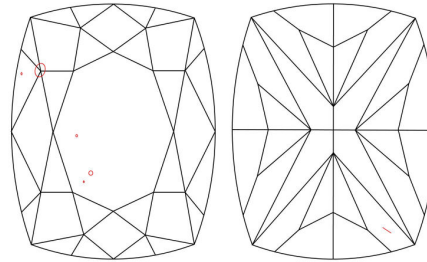

GIA NATURAL DIAMOND GRADING REPORT

January 04, 2024  
 GIA Report Number ..... 2487273120  
 Shape and Cutting Style ..... Cushion Modified Brilliant  
 Measurements ..... 8.43 x 6.63 x 4.59 mm

GRADING RESULTS

Carat Weight ..... 2.05 carat  
 Color Grade ..... I  
 Clarity Grade ..... SI1

ADDITIONAL GRADING INFORMATION

Polish ..... Excellent  
 Symmetry ..... Excellent  
 Fluorescence ..... Strong Blue  
 Inscription(s): GIA 2487273120  
**Comments:** Pinpoints are not shown.

PROPORTIONS

Profile not to actual proportions

CLARITY CHARACTERISTICS

KEY TO SYMBOLS\*

- Crystal
- Feather

\* Red symbols denote internal characteristics (inclusions). Green or black symbols denote external characteristics (blemishes). Diagram is an approximate representation of the diamond, and symbols shown indicate type, position, and approximate size of clarity characteristics. All clarity characteristics may not be shown. Details of finish are not shown.