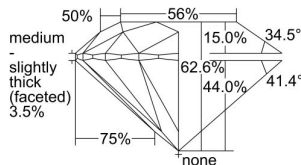

GIA®

FACSIMILE

GIA REPORT 2486776833

Verify this report at GIA.edu

GIA NATURAL DIAMOND DOSSIER®

March 08, 2024
GIA Report Number **2486776833**
Shape and Cutting Style ..... **Round Brilliant**
Measurements ..... **4.69 - 4.72 x 2.95 mm**

GRADING RESULTS

Carat Weight ..... **0.40 carat**
Color Grade ..... **E**
Clarity Grade **S12**
Cut Grade ..... **Excellent**

ADDITIONAL GRADING INFORMATION

Polish ..... **Excellent**
Symmetry ..... **Excellent**
Fluorescence ..... **None**
Clarity Characteristics ..... **Cloud, Crystal**
Inscription(s): **GIA 2486776833**

PROPORTIONS

Profile to actual proportions

GRADING SCALES

GIA COLOR SCALE	GIA CLARITY SCALE	GIA CUT SCALE	
D	FLAWLESS	EXCELLENT	
E	INTERNALLY FLAWLESS		
F		VVS₁	VERY GOOD
G	VVS₂		
H	VS₁	GOOD	
I	VS₂		
J	S1₁	FAIR	
K	S1₂		
L	I₁	POOR	
M	I₂		
N	I₃		
O			
P			
Q			
R			
S			
T			
U			
V			
W			
X			
Y			
Z