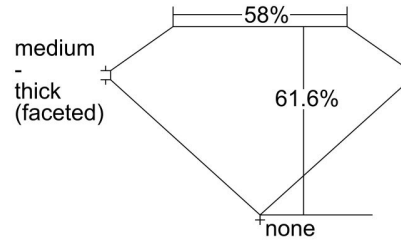

PROPORTIONS

Profile not to actual proportions