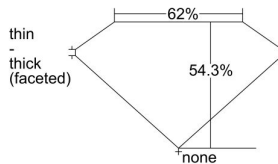

GIA®

FACSIMILE

GIA REPORT 2486666118

Verify this report at GIA.edu

GIA NATURAL DIAMOND DOSSIER®

February 26, 2024
GIA Report Number 2486666118
Shape and Cutting Style ..... Heart Brilliant
Measurements ..... 4.50 x 5.25 x 2.85 mm

GRADING RESULTS

Carat Weight ..... 0.38 carat
Color Grade ..... F
Clarity Grade VS2

ADDITIONAL GRADING INFORMATION

Polish ..... Excellent
Symmetry ..... Excellent
Fluorescence ..... None
Clarity Characteristics ..... Cloud, Crystal
Inscription(s): GIA 2486666118

PROPORTIONS

Profile not to actual proportions

GRADING SCALES

GIA COLOR SCALE		GIA CLARITY SCALE			
COLORLESS	D	VERY VERY SLIGHTLY INCLUDED	FLAWLESS		
	E		INTERNALLY FLAWLESS		
	F	VERY SLIGHTLY INCLUDED	VVS₁		
	G		VVS₂		
	H		VS₁		
	NEAR COLORLESS	I	SLIGHTLY INCLUDED	VS₂	
		J		SI₁	
		FAINT	K	INCLUDED	SI₂
			L		I₁
			M		I₂
VERT LIGHT	N	LIGHT	I₃		
	O				
	P				
	Q				
	R				
	S