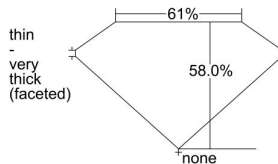

GIA®

FACSIMILE

GIA REPORT 2486464999

Verify this report at GIA.edu

GIA NATURAL DIAMOND DOSSIER®

January 31, 2024
GIA Report Number **2486464999**
Shape and Cutting Style ..... **Heart Brilliant**
Measurements ..... **4.11 x 4.78 x 2.77 mm**

GRADING RESULTS

Carat Weight ..... **0.31 carat**
Color Grade ..... **H**
Clarity Grade **S11**

ADDITIONAL GRADING INFORMATION

Polish ..... **Very Good**
Symmetry ..... **Very Good**
Fluorescence ..... **None**
Clarity Characteristics ..... **Feather**
Inscription(s): **GIA 2486464999**

PROPORTIONS

Profile not to actual proportions

GRADING SCALES

GIA COLOR SCALE		GIA CLARITY SCALE			
COLORLESS	D	VERY VERY SLIGHTLY INCLUDED	FLAWLESS		
	E		INTERNALLY FLAWLESS		
	F		VVS₁		
	NEAR COLORLESS	G	VERY SLIGHTLY INCLUDED	VVS₂	
		H		VS₁	
		FAINT	I	SLIGHTLY INCLUDED	VS₂
			J		S1₁
	K		S1₂		
	VERT LIGHT		L	INCLUDED	I₁
			M		I₂
N			I₃		
O					
P					
Q					
R					
LIGHT	S				
	T				
	U				
	V				
	W				
	X				
	Y				
	Z