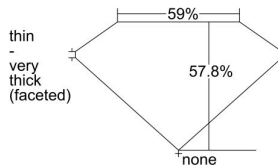

GIA®

FACSIMILE

GIA REPORT 2486262667

Verify this report at GIA.edu

GIA NATURAL DIAMOND DOSSIER®

January 01, 2024
GIA Report Number **2486262667**
Shape and Cutting Style ..... **Heart Brilliant**
Measurements ..... **4.91 x 5.54 x 3.20 mm**

GRADING RESULTS

Carat Weight ..... **0.51 carat**
Color Grade ..... **E**
Clarity Grade **VS2**

ADDITIONAL GRADING INFORMATION

Polish ..... **Excellent**
Symmetry ..... **Very Good**
Fluorescence ..... **Faint**
Clarity Characteristics ..... **Twinning Wisp**
Inspection(s): GIA 2486262667

PROPORTIONS

Profile not to actual proportions

GRADING SCALES

GIA COLOR SCALE		GIA CLARITY SCALE			
COLORLESS	D	VERY VERY SLIGHTLY INCLUDED	FLAWLESS		
	E		INTERNALLY FLAWLESS		
	F	VERY SLIGHTLY INCLUDED	VVS₁		
	G		VVS₂		
	H		VS₁		
	NEAR COLORLESS	I	SLIGHTLY INCLUDED	VS₂	
		J		SI₁	
		FAINT	K	INCLUDED	SI₂
			L		I₁
			M		I₂
VERTICALLY LIGHT	N	INCLUDED	I₃		
	O				
	P				
	Q				
	R				
LIGHT	S				
	T				
	U				
	V				
	W				
X					
Y					
Z