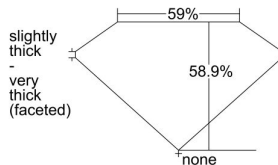

GIA®

FACSIMILE

GIA REPORT 2486231607

Verify this report at GIA.edu

GIA NATURAL DIAMOND DOSSIER®

December 26, 2023
GIA Report Number **2486231607**
Shape and Cutting Style ..... **Heart Brilliant**
Measurements ..... **4.05 x 4.77 x 2.81 mm**

GRADING RESULTS

Carat Weight ..... **0.32 carat**
Color Grade ..... **H**
Clarity Grade **VS2**

ADDITIONAL GRADING INFORMATION

Polish ..... **Excellent**
Symmetry ..... **Very Good**
Fluorescence ..... **Faint**
Clarity Characteristics..... **Feather**
Inscription(s): GIA 2486231607

PROPORTIONS

Profile not to actual proportions

GRADING SCALES

GIA COLOR SCALE		GIA CLARITY SCALE			
COLORLESS	D	VERY VERY SLIGHTLY INCLUDED	FLAWLESS		
	E		INTERNALLY FLAWLESS		
	F		VVS₁		
	G		VVS₂		
	H		VS₁		
	I		VS₂		
	NEAR COLORLESS	J	SLIGHTLY INCLUDED	SI₁	
		K		SI₂	
		L		I₁	
		FAINT	M	INCLUDED	I₂
N			I₃		
O					
VERT LIGHT	P				
	Q				
	R				
	LIGHT	S			
		T			
		U			
V					
W					
X					
Y					
Z