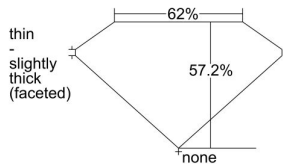

GIA®

FACSIMILE

GIA REPORT 2486057880

Verify this report at GIA.edu

GIA NATURAL DIAMOND DOSSIER®

November 09, 2023
GIA Report Number 2486057880
Shape and Cutting Style ..... Heart Brilliant
Measurements ..... 4.53 x 5.24 x 3.00 mm

GRADING RESULTS

Carat Weight ..... 0.41 carat
Color Grade ..... D
Clarity Grade VVS2

ADDITIONAL GRADING INFORMATION

Polish ..... Excellent
Symmetry ..... Excellent
Fluorescence ..... None
Clarity Characteristics ..... Pinpoint
Inscription(s): GIA 2486057880

PROPORTIONS

Profile not to actual proportions

GRADING SCALES

GIA COLOR SCALE		GIA CLARITY SCALE			
COLORLESS	D	VERY VERY SLIGHTLY INCLUDED	FLAWLESS		
	E		INTERNALLY FLAWLESS		
	F	VERY SLIGHTLY INCLUDED	VVS₁		
	G		VVS₂		
	H		VS₁		
	NEAR COLORLESS	I	SLIGHTLY INCLUDED	VS₂	
		J		SI₁	
		FAINT	K	INCLUDED	SI₂
			L		I₁
			M		I₂
VERT LIGHT			N	INCLUDED	I₃
			O		
			P		
	Q				
LIGHT	R				
	S				
	T				
	U				
	V				
	Z