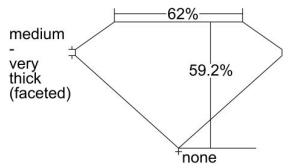

GIA®

FACSIMILE

GIA REPORT 2484868589

Verify this report at GIA.edu

GIA NATURAL DIAMOND DOSSIER®

March 20, 2024
GIA Report Number **2484868589**
Shape and Cutting Style ..... **Heart Brilliant**
Measurements ..... **4.42 x 5.12 x 3.03 mm**

GRADING RESULTS

Carat Weight ..... **0.40 carat**
Color Grade ..... **G**
Clarity Grade **VS2**

ADDITIONAL GRADING INFORMATION

Polish ..... **Excellent**
Symmetry ..... **Very Good**
Fluorescence ..... **None**
Clarity Characteristics ..... **Crystal, Feather**
Inscription(s): **GIA 2484868589**

PROPORTIONS

Profile not to actual proportions

GRADING SCALES

GIA COLOR SCALE		GIA CLARITY SCALE			
COLORLESS	D	VERY VERY SLIGHTLY INCLUDED	FLAWLESS		
	E		INTERNALLY FLAWLESS		
	F		VVS₁		
	NEAR COLORLESS	G	VVS₂		
		H	VERY SLIGHTLY INCLUDED	VS₁	
		I		VS₂	
		FAINT	J	SLIGHTLY INCLUDED	SI₁
			K		SI₂
	L		INCLUDED		I₁
	M			I₂	
VERT LIGHT	N		INCLUDED	I₃	
	O				
	P				
	Q				
	R				
LIGHT	S				
	T				
	U				
	V				
	Z