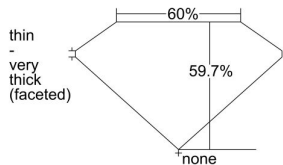

GIA®

FACSIMILE

GIA REPORT 2478480578

Verify this report at GIA.edu

GIA NATURAL DIAMOND DOSSIER®

August 29, 2023
GIA Report Number 2478480578
Shape and Cutting Style ..... Heart Brilliant
Measurements ..... 4.01 x 4.71 x 2.81 mm

GRADING RESULTS

Carat Weight ..... 0.30 carat
Color Grade ..... G
Clarity Grade VS1

ADDITIONAL GRADING INFORMATION

Polish ..... Excellent
Symmetry ..... Very Good
Fluorescence ..... None
Clarity Characteristics ..... Crystal, Needle, Pinpoint
Inscription(s): GIA 2478480578

PROPORTIONS

Profile not to actual proportions

GRADING SCALES

GIA COLOR SCALE		GIA CLARITY SCALE			
COLORLESS	D	VERY VERY SLIGHTLY INCLUDED	FLAWLESS		
	E		INTERNALLY FLAWLESS		
	F	VERY SLIGHTLY INCLUDED	VVS₁		
	G		VVS₂		
	H		VS₁		
	NEAR COLORLESS	I	SLIGHTLY INCLUDED	VS₂	
		J		SI₁	
		FAINT	K	INCLUDED	SI₂
			L		I₁
			M		I₂
VERT LIGHT	N	LIGHT	I₃		
	O				
	P				
	Q				
	R