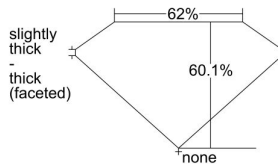

GIA®

FACSIMILE

GIA REPORT 2477955966

Verify this report at GIA.edu

GIA NATURAL DIAMOND DOSSIER®

November 01, 2023
GIA Report Number 2477955966
Shape and Cutting Style ..... Heart Brilliant
Measurements ..... 4.67 x 5.14 x 3.09 mm

GRADING RESULTS

Carat Weight ..... 0.42 carat
Color Grade ..... D
Clarity Grade VVS2

ADDITIONAL GRADING INFORMATION

Polish ..... Excellent
Symmetry ..... Excellent
Fluorescence ..... None
Clarity Characteristics ..... Cloud
Inscription(s): GIA 2477955966

PROPORTIONS

Profile not to actual proportions

GRADING SCALES

GIA COLOR SCALE		GIA CLARITY SCALE			
COLORLESS	D	VERY VERY SLIGHTLY INCLUDED	FLAWLESS		
	E		INTERNALLY FLAWLESS		
	F		VVS₁		
	NEAR COLORLESS	G	VERY SLIGHTLY INCLUDED	VVS₂	
		H		VS₁	
		FAINT	I	SLIGHTLY INCLUDED	VS₂
			J		SI₁
			K		SI₂
	LIGHT	L	INCLUDED	I₁	
		M		I₂	
N		I₃			
O					
P					
Q					
R