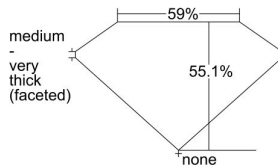

GIA®

FACSIMILE

GIA REPORT 2477887847

Verify this report at GIA.edu

GIA NATURAL DIAMOND DOSSIER®

October 25, 2023
GIA Report Number **2477887847**
Shape and Cutting Style ..... **Heart Brilliant**
Measurements ..... **4.05 x 4.79 x 2.64 mm**

GRADING RESULTS

Carat Weight ..... **0.31 carat**
Color Grade ..... **H**
Clarity Grade **VS2**

ADDITIONAL GRADING INFORMATION

Polish ..... **Excellent**
Symmetry ..... **Very Good**
Fluorescence ..... **None**
Clarity Characteristics..... **Feather, Crystal, Indented Natural**
Inscription(s): **GIA 2477887847**

PROPORTIONS

Profile not to actual proportions

GRADING SCALES

GIA COLOR SCALE		GIA CLARITY SCALE			
COLORLESS	D	VERY VERY SLIGHTLY INCLUDED	FLAWLESS		
	E		INTERNALLY FLAWLESS		
	F	VERY SLIGHTLY INCLUDED	VVS₁		
	G		VVS₂		
	H		VS₁		
	NEAR COLORLESS	I	SLIGHTLY INCLUDED	VS₂	
		J		SI₁	
		FAINT	K	INCLUDED	SI₂
			L		I₁
			M		I₂
VERT LIGHT			N	INCLUDED	I₃
			O		
			P		
	Q				
LIGHT	R				
	S				
	T				
	U				
	V				
	Z