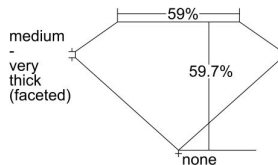

GIA®

FACSIMILE

GIA REPORT 2477848792

Verify this report at GIA.edu

GIA NATURAL DIAMOND DOSSIER®

October 19, 2023
GIA Report Number 2477848792
Shape and Cutting Style ..... Heart Brilliant
Measurements ..... 4.42 x 5.07 x 3.03 mm

GRADING RESULTS

Carat Weight ..... 0.40 carat
Color Grade ..... G
Clarity Grade VS1

ADDITIONAL GRADING INFORMATION

Polish ..... Excellent
Symmetry ..... Excellent
Fluorescence ..... Faint
Clarity Characteristics..... Crystal, Feather, Pinpoint
Inscription(s): GIA 2477848792

PROPORTIONS

Profile not to actual proportions

GRADING SCALES

GIA COLOR SCALE		GIA CLARITY SCALE		
NEAR COLORLESS	D	VERY VERY SLIGHTLY INCLUDED	FLAWLESS	
	E		INTERNALLY FLAWLESS	
	F	VERY SLIGHTLY INCLUDED	VVS₁	
	G		VVS₂	
	H		VS₁	
	FAINT	I	SLIGHTLY INCLUDED	VS₂
		J		SI₁
		K	INCLUDED	SI₂
		L		I₁
		M		I₂
LIGHT	N		I₃	
	O			
	P			
	Q			
	R