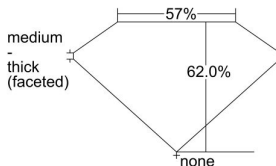

GIA®

FACSIMILE

GIA REPORT 2477652859

Verify this report at GIA.edu

GIA NATURAL DIAMOND DOSSIER®

September 25, 2023
GIA Report Number 2477652859
Shape and Cutting Style ..... Marquise Brilliant
Measurements ..... 8.57 x 4.43 x 2.75 mm

GRADING RESULTS

Carat Weight ..... 0.61 carat
Color Grade ..... D
Clarity Grade VS1

ADDITIONAL GRADING INFORMATION

Polish ..... Excellent
Symmetry ..... Very Good
Fluorescence ..... Faint
Clarity Characteristics ..... Crystal, Pinpoint, Cloud
Inscription(s): GIA 2477652859

PROPORTIONS

Profile not to actual proportions

GRADING SCALES

GIA COLOR SCALE		GIA CLARITY SCALE			
COLORLESS	D	VERY VERY SLIGHTLY INCLUDED	FLAWLESS		
	E		INTERNALLY FLAWLESS		
	F	VERY SLIGHTLY INCLUDED	VVS₁		
	G		VVS₂		
	H		VS₁		
	NEAR COLORLESS	I	SLIGHTLY INCLUDED	VS₂	
		J		SI₁	
		FAINT	K	INCLUDED	SI₂
			L		I₁
			M		I₂
VERT LIGHT	N	INCLUDED	I₃		
	O				
	P				
	Q				
	R				
LIGHT	S				
	T				
	U				
	V				
	W				
X					
Y					
Z