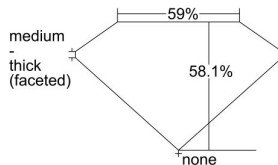

GIA®

FACSIMILE

GIA REPORT 2476930226

Verify this report at GIA.edu

GIA NATURAL DIAMOND DOSSIER®

October 30, 2023
GIA Report Number 2476930226
Shape and Cutting Style ..... Heart Brilliant
Measurements ..... 4.54 x 5.21 x 3.03 mm

GRADING RESULTS

Carat Weight ..... 0.41 carat
Color Grade ..... D
Clarity Grade VVS1

ADDITIONAL GRADING INFORMATION

Polish ..... Excellent
Symmetry ..... Very Good
Fluorescence ..... None
Clarity Characteristics ..... Pinpoint
Inscription(s): GIA 2476930226

PROPORTIONS

Profile not to actual proportions

GRADING SCALES

GIA COLOR SCALE		GIA CLARITY SCALE			
COLORLESS	D	VERY VERY SLIGHTLY INCLUDED	FLAWLESS		
	E		INTERNALLY FLAWLESS		
	F	VERY SLIGHTLY INCLUDED	VVS₁		
	G		VVS₂		
	H		VS₁		
	NEAR COLORLESS	I	SLIGHTLY INCLUDED	VS₂	
		J		SI₁	
		FAINT	K	INCLUDED	SI₂
			L		I₁
			M		I₂
VERT LIGHT	N	LIGHT	I₃		
	O				
	P				
	Q				
	R				
	S				
	T