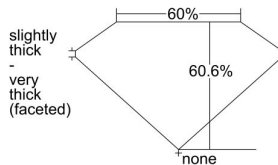

GIA®

FACSIMILE

GIA REPORT 2476904236

Verify this report at GIA.edu

GIA NATURAL DIAMOND DOSSIER®

October 26, 2023
GIA Report Number 2476904236
Shape and Cutting Style ..... Heart Brilliant
Measurements ..... 4.35 x 5.14 x 3.12 mm

GRADING RESULTS

Carat Weight ..... 0.41 carat
Color Grade ..... F
Clarity Grade ..... Internally Flawless

ADDITIONAL GRADING INFORMATION

Polish ..... Excellent
Symmetry ..... Excellent
Fluorescence ..... None
Clarity Characteristics ..... Minor Details of Polish
Inspection(s): GIA 2476904236

PROPORTIONS

Profile not to actual proportions

GRADING SCALES

GIA COLOR SCALE		GIA CLARITY SCALE			
COLORLESS	D	VERY VERY SLIGHTLY INCLUDED	FLAWLESS		
	E		INTERNALLY FLAWLESS		
	F	VERY SLIGHTLY INCLUDED	VVS₁		
	G		VVS₂		
	H		VS₁		
	NEAR COLORLESS	I	SLIGHTLY INCLUDED	VS₂	
		J		SI₁	
		FAINT	K	INCLUDED	SI₂
			L		I₁
			M		I₂
VERT LIGHT			N	INCLUDED	I₃
			O		
			P		
	Q				
LIGHT	R				
	S				
	T				
	U				
	V				
	Z