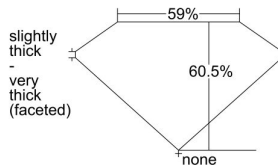

GIA®

FACSIMILE

GIA REPORT 2476785237

Verify this report at GIA.edu

GIA NATURAL DIAMOND DOSSIER®

October 12, 2023
GIA Report Number **2476785237**
Shape and Cutting Style ..... **Heart Brilliant**
Measurements ..... **4.39 x 5.20 x 3.15 mm**

GRADING RESULTS

Carat Weight ..... **0.42 carat**
Color Grade ..... **D**
Clarity Grade **VVS2**

ADDITIONAL GRADING INFORMATION

Polish ..... **Excellent**
Symmetry ..... **Excellent**
Fluorescence ..... **None**
Clarity Characteristics ..... **Needle, Pinpoint**
Inscription(s): **GIA 2476785237**

PROPORTIONS

Profile not to actual proportions

GRADING SCALES

GIA COLOR SCALE		GIA CLARITY SCALE	
COLORLESS	D	VERY VERY SLIGHTLY INCLUDED	FLAWLESS
	E		INTERNALLY FLAWLESS
	F		VVS₁
	G		VVS₂
	H		VS₁
	I		VS₂
	J		SI₁
	K		SI₂
	L		I₁
	M		I₂
NEAR COLORLESS	N	SLIGHTLY INCLUDED	I₃
	O		
	P		
	Q		
FAINT	R		
	S		
	T		
	U		
VERT LIGHT	V		
	W		
	X		
	Y		
LIGHT	Z