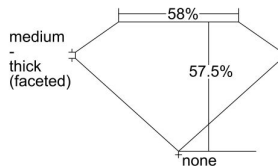

GIA®

FACSIMILE

GIA REPORT 2476778729

Verify this report at GIA.edu

GIA NATURAL DIAMOND DOSSIER®

October 11, 2023
GIA Report Number 2476778729
Shape and Cutting Style ..... Heart Brilliant
Measurements ..... 4.22 x 4.94 x 2.84 mm

GRADING RESULTS

Carat Weight ..... 0.35 carat
Color Grade ..... F
Clarity Grade SI1

ADDITIONAL GRADING INFORMATION

Polish ..... Excellent
Symmetry ..... Excellent
Fluorescence ..... None
Clarity Characteristics ..... Cloud, Feather
Inscription(s): GIA 2476778729

PROPORTIONS

Profile not to actual proportions

GRADING SCALES

GIA COLOR SCALE		GIA CLARITY SCALE			
COLORLESS	D	VERY VERY SLIGHTLY INCLUDED	FLAWLESS		
	E		INTERNALLY FLAWLESS		
	F	VERY SLIGHTLY INCLUDED	VVS₁		
	G		VVS₂		
	H		VS₁		
	NEAR COLORLESS	I	SLIGHTLY INCLUDED	VS₂	
		J		SI₁	
		FAINT	K	INCLUDED	SI₂
			L		I₁
			M		I₂
VERT LIGHT	N	LIGHT	I₃		
	O				
	P				
	Q				
	R