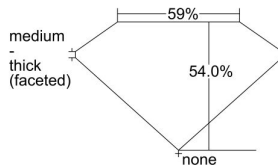

GIA®

FACSIMILE

GIA REPORT 2476737284

Verify this report at GIA.edu

GIA NATURAL DIAMOND DOSSIER®

October 05, 2023
GIA Report Number **2476737284**
Shape and Cutting Style ..... **Heart Brilliant**
Measurements ..... **4.56 x 4.93 x 2.67 mm**

GRADING RESULTS

Carat Weight ..... **0.35 carat**
Color Grade ..... **E**
Clarity Grade **S11**

ADDITIONAL GRADING INFORMATION

Polish ..... **Excellent**
Symmetry ..... **Very Good**
Fluorescence ..... **None**
Clarity Characteristics..... **Cloud, Crystal, Knot, Indented Natural**
Inscription(s): **GIA 2476737284**

PROPORTIONS

Profile not to actual proportions

GRADING SCALES

GIA COLOR SCALE		GIA CLARITY SCALE			
COLORLESS	D	VERY VERY SLIGHTLY INCLUDED	FLAWLESS		
	E		INTERNALLY FLAWLESS		
	F	VERY SLIGHTLY INCLUDED	VVS₁		
	G		VVS₂		
	H		VS₁		
	NEAR COLORLESS	I	SLIGHTLY INCLUDED	VS₂	
		J		S1₁	
		FAINT	K	INCLUDED	S1₂
			L		I₁
			M		I₂
VERT LIGHT	N	INCLUDED	I₃		
	O				
	P				
	Q				
	R				
LIGHT	S				
	T				
	U				
	V				
	W				
	X				
Y					
Z