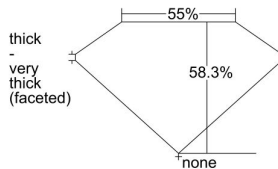

GIA®

FACSIMILE

GIA REPORT 2476321361

Verify this report at GIA.edu

GIA NATURAL DIAMOND DOSSIER®

August 10, 2023
GIA Report Number 2476321361
Shape and Cutting Style ..... Heart Brilliant
Measurements ..... 5.46 x 6.49 x 3.78 mm

GRADING RESULTS

Carat Weight ..... 0.81 carat
Color Grade ..... G
Clarity Grade VVS2

ADDITIONAL GRADING INFORMATION

Polish ..... Excellent
Symmetry ..... Excellent
Fluorescence ..... None
Clarity Characteristics ..... Cloud, Pinpoint
Inscription(s): GIA 2476321361

PROPORTIONS

Profile not to actual proportions

GRADING SCALES

GIA COLOR SCALE		GIA CLARITY SCALE			
COLORLESS	D	VERY VERY SLIGHTLY INCLUDED	FLAWLESS		
	E		INTERNALLY FLAWLESS		
	F		VVS₁		
	G		VVS₂		
	NEAR COLORLESS	H	VERY SLIGHTLY INCLUDED	VS₁	
		I		VS₂	
		FAINT	J	SLIGHTLY INCLUDED	SI₁
			K		SI₂
	L		I₁		
	M		INCLUDED	I₂	
N	I₃				
O					
VERT LIGHT	P				
	Q				
	R				
	LIGHT	S			
		T			
		U			
		V			
W					
X					
Y					
Z