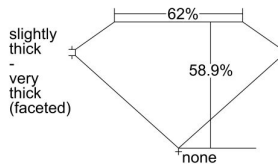

GIA®

FACSIMILE

GIA REPORT 2474927638

Verify this report at GIA.edu

GIA NATURAL DIAMOND DOSSIER®

October 27, 2023
GIA Report Number 2474927638
Shape and Cutting Style ..... Heart Brilliant
Measurements ..... 5.25 x 6.16 x 3.63 mm

GRADING RESULTS

Carat Weight ..... 0.70 carat
Color Grade ..... G
Clarity Grade VS2

ADDITIONAL GRADING INFORMATION

Polish ..... Excellent
Symmetry ..... Excellent
Fluorescence ..... None
Clarity Characteristics.. Cloud, Feather, Crystal, Indented Natural
Inscription(s): GIA 2474927638

PROPORTIONS

Profile not to actual proportions

GRADING SCALES

GIA COLOR SCALE		GIA CLARITY SCALE			
COLORLESS	D	VERY VERY SLIGHTLY INCLUDED	FLAWLESS		
	E		INTERNALLY FLAWLESS		
	F	VERY SLIGHTLY INCLUDED	VVS₁		
	G		VVS₂		
	H		VS₁		
	NEAR COLORLESS	I	SLIGHTLY INCLUDED	VS₂	
		J		SI₁	
		FAINT	K	INCLUDED	SI₂
			L		I₁
			M		I₂
VERT LIGHT	N	LIGHT	I₃		
	O				
	P				
	Q				
	R