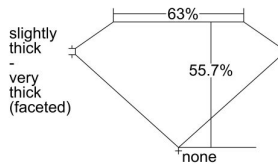

GIA®

FACSIMILE

GIA REPORT 2474455993

Verify this report at GIA.edu

GIA NATURAL DIAMOND DOSSIER®

August 25, 2023
GIA Report Number 2474455993
Shape and Cutting Style ..... Heart Brilliant
Measurements ..... 4.43 x 5.24 x 2.92 mm

GRADING RESULTS

Carat Weight ..... 0.40 carat
Color Grade ..... J
Clarity Grade VS1

ADDITIONAL GRADING INFORMATION

Polish ..... Excellent
Symmetry ..... Very Good
Fluorescence ..... None
Clarity Characteristics ..... Indented Natural, Cloud
Inscription(s): GIA 2474455993

PROPORTIONS

Profile not to actual proportions

GRADING SCALES

GIA COLOR SCALE		GIA CLARITY SCALE	
COLORLESS	D	VERY VERY SLIGHTLY INCLUDED	FLAWLESS
	E		INTERNALLY FLAWLESS
	F		VVS₁
	G		VVS₂
	H		VS₁
	I		VS₂
	J		SI₁
	K		SI₂
	L		I₁
	M		I₂
NEAR COLORLESS	N	SLIGHTLY INCLUDED	I₃
	O		
	P		
	Q		
FAINT	R	INCLUDED	
	S		
	T		
	U		
VERT LIGHT	V		
	W		
	X		
	Y		
LIGHT	Z