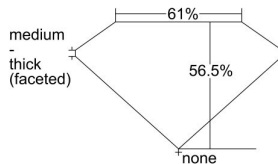

GIA®

FACSIMILE

GIA REPORT 2474452225

Verify this report at GIA.edu

GIA NATURAL DIAMOND DOSSIER®

August 25, 2023
GIA Report Number 2474452225
Shape and Cutting Style ..... Heart Brilliant
Measurements ..... 4.50 x 5.24 x 2.96 mm

GRADING RESULTS

Carat Weight ..... 0.40 carat
Color Grade ..... J
Clarity Grade S11

ADDITIONAL GRADING INFORMATION

Polish ..... Excellent
Symmetry ..... Very Good
Fluorescence ..... None
Clarity Characteristics ..... Crystal, Cloud
Inscription(s): GIA 2474452225

PROPORTIONS

Profile not to actual proportions

GRADING SCALES

GIA COLOR SCALE		GIA CLARITY SCALE			
COLORLESS	D	VERY VERY SLIGHTLY INCLUDED	FLAWLESS		
	E		INTERNALLY FLAWLESS		
	F	VERY SLIGHTLY INCLUDED	VVS₁		
	G		VVS₂		
	H		VS₁		
	NEAR COLORLESS	I	SLIGHTLY INCLUDED	VS₂	
		J		S1₁	
		FAINT	K	INCLUDED	S1₂
			L		I₁
			M		I₂
VERT LIGHT	N	INCLUDED	I₃		
	O				
	P				
	Q				
	R				
LIGHT	S				
	T				
	U				
	V				
	W				
	X				
	Y				
	Z