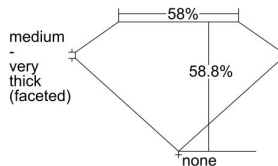

GIA®

FACSIMILE

GIA REPORT

2467654361

Verify this report at GIA.edu

GIA NATURAL DIAMOND DOSSIER®

May 19, 2023
GIA Report Number 2467654361
Shape and Cutting Style ..... Marquise Brilliant
Measurements ..... 8.10 x 4.13 x 2.43 mm

GRADING RESULTS

Carat Weight ..... 0.50 carat
Color Grade ..... D
Clarity Grade VS1

ADDITIONAL GRADING INFORMATION

Polish ..... Very Good
Symmetry ..... Very Good
Fluorescence ..... None
Clarity Characteristics ..... Crystal, Pinpoint
Inscription(s): GIA 2467654361

PROPORTIONS

Profile not to actual proportions

GRADING SCALES

GIA COLOR SCALE		GIA CLARITY SCALE		
NEAR COLORLESS	D	VERY VERY SLIGHTLY INCLUDED	FLAWLESS	
	E		INTERNALLY FLAWLESS	
	F	VERY SLIGHTLY INCLUDED	VVS₁	
	G		VVS₂	
	H		VS₁	
	FAINT	I	SLIGHTLY INCLUDED	VS₂
		J		SI₁
		K	INCLUDED	SI₂
		L		I₁
		M		I₂
LIGHT		N	INCLUDED	I₃
		O		
		P		
	Q			
	R			
	S