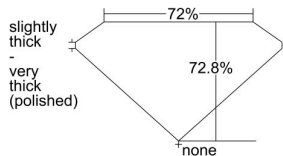

GIA®

FACSIMILE

GIA REPORT 2467653934

Verify this report at GIA.edu

GIA NATURAL DIAMOND DOSSIER®

May 19, 2023
GIA Report Number 2467653934
Shape and Cutting Style ..... Square Modified Brilliant
Measurements ..... 4.78 x 4.67 x 3.40 mm

GRADING RESULTS

Carat Weight ..... 0.61 carat
Color Grade ..... H
Clarity Grade VVS1

ADDITIONAL GRADING INFORMATION

Polish ..... Excellent
Symmetry ..... Very Good
Fluorescence ..... Faint
Clarity Characteristics ..... Cloud, Pinpoint
Inscription(s): GIA 2467653934

PROPORTIONS

Profile not to actual proportions

GRADING SCALES

GIA COLOR SCALE		GIA CLARITY SCALE			
COLORLESS	D	VERY VERY SLIGHTLY INCLUDED	FLAWLESS		
	E		INTERNALLY FLAWLESS		
	F	VERY SLIGHTLY INCLUDED	VVS₁		
	G		VVS₂		
	H		VS₁		
	NEAR COLORLESS	I	SLIGHTLY INCLUDED	VS₂	
		J		SI₁	
		FAINT	K	INCLUDED	SI₂
			L		I₁
			M		I₂
VERT LIGHT	N	LIGHT	I₃		
	O				
	P				
	Q				
	R