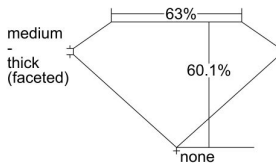

GIA®

FACSIMILE

GIA REPORT 2467433503

Verify this report at GIA.edu

GIA NATURAL DIAMOND DOSSIER®

April 26, 2023
GIA Report Number 2467433503
Shape and Cutting Style ..... Heart Brilliant
Measurements ..... 5.36 x 6.34 x 3.81 mm

GRADING RESULTS

Carat Weight ..... 0.76 carat
Color Grade ..... H
Clarity Grade VS1

ADDITIONAL GRADING INFORMATION

Polish ..... Very Good
Symmetry ..... Very Good
Fluorescence ..... None
Clarity Characteristics..... Crystal, Feather, Needle, Pinpoint
Inscription(s): GIA 2467433503

PROPORTIONS

Profile not to actual proportions

GRADING SCALES

GIA COLOR SCALE		GIA CLARITY SCALE			
COLORLESS	D	VERY VERY SLIGHTLY INCLUDED	FLAWLESS		
	E		INTERNALLY FLAWLESS		
	F	VERY SLIGHTLY INCLUDED	VVS₁		
	G		VVS₂		
	H		VS₁		
	NEAR COLORLESS	I	SLIGHTLY INCLUDED	VS₂	
		J		SI₁	
		FAINT	K	INCLUDED	SI₂
			L		I₁
			M		I₂
VERY LIGHT	N	LIGHT	I₃		
	O				
	P				
	Q				
	R