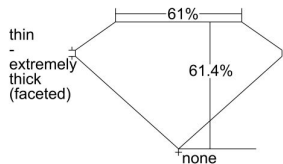

GIA®

FACSIMILE

GIA REPORT 2467427786

Verify this report at GIA.edu

GIA NATURAL DIAMOND DOSSIER®

April 25, 2023
GIA Report Number 2467427786
Shape and Cutting Style ..... Heart Brilliant
Measurements ..... 5.19 x 5.61 x 3.45 mm

GRADING RESULTS

Carat Weight ..... 0.59 carat
Color Grade ..... D
Clarity Grade SI2

ADDITIONAL GRADING INFORMATION

Polish ..... Excellent
Symmetry ..... Very Good
Fluorescence ..... None
Clarity Characteristics ..... Crystal, Feather
Inscription(s): GIA 2467427786

PROPORTIONS

Profile not to actual proportions

GRADING SCALES

GIA COLOR SCALE		GIA CLARITY SCALE			
COLORLESS	D	VERY VERY SLIGHTLY INCLUDED	FLAWLESS		
	E		INTERNALLY FLAWLESS		
	F	VERY SLIGHTLY INCLUDED	VVS₁		
	G		VVS₂		
	H		VS₁		
	NEAR COLORLESS	I	SLIGHTLY INCLUDED	VS₂	
		J		SI₁	
		FAINT	K	INCLUDED	SI₂
			L		I₁
			M		I₂
VERT LIGHT	N		INCLUDED	I₃	
	O				
	P				
	Q				
LIGHT	R				
	S				
	T				
	U				
	V				
	W				
	X				
	Y				
	Z