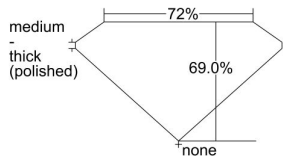

GIA®

FACSIMILE

GIA REPORT 2466314673

Verify this report at GIA.edu

GIA NATURAL DIAMOND DOSSIER®

April 13, 2023
GIA Report Number 2466314673
Shape and Cutting Style ..... Square Modified Brilliant
Measurements ..... 4.53 x 4.48 x 3.10 mm

GRADING RESULTS

Carat Weight ..... 0.50 carat
Color Grade ..... F
Clarity Grade VS2

ADDITIONAL GRADING INFORMATION

Polish ..... Excellent
Symmetry ..... Good
Fluorescence ..... None
Clarity Characteristics ..... Feather, Crystal, Cloud
Inscription(s): GIA 2466314673

PROPORTIONS

Profile not to actual proportions

GRADING SCALES

GIA COLOR SCALE		GIA CLARITY SCALE	
COLORLESS	D	VERY VERY SLIGHTLY SLIGHTLY INCLUDED	FLAWLESS
	E		INTERNALLY FLAWLESS
	F		VVS₁
	G		VVS₂
	H		VS₁
	I		VS₂
	J		SI₁
	K		SI₂
	L		I₁
	M		I₂
NEAR COLORLESS	N	SLIGHTLY INCLUDED	I₃
	O		
	P		
	Q		
FAINT	R		
	S		
	T		
	U		
VERT LIGHT	V		
	W		
	X		
	Y		
LIGHT	Z