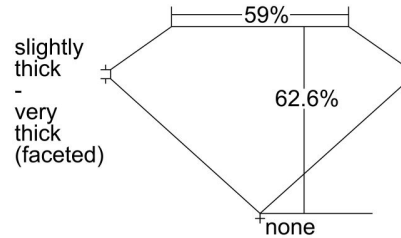

GIA NATURAL DIAMOND GRADING REPORT

January 24, 2023
 GIA Report Number 2457664106
 Shape and Cutting Style Pear Brilliant
 Measurements 10.23 x 6.22 x 3.89 mm

GRADING RESULTS

Carat Weight 1.50 carat
 Color Grade D
 Clarity Grade VS1

ADDITIONAL GRADING INFORMATION

Polish Excellent
 Symmetry Excellent
 Fluorescence None
 Inscription(s): GIA 2457664106

PROPORTIONS

Profile not to actual proportions

CLARITY CHARACTERISTICS

KEY TO SYMBOLS*

- Feather
- Indented Natural

* Red symbols denote internal characteristics (inclusions). Green or black symbols denote external characteristics (blemishes). Diagram is an approximate representation of the diamond, and symbols shown indicate type, position, and approximate size of clarity characteristics. All clarity characteristics may not be shown. Details of finish are not shown.