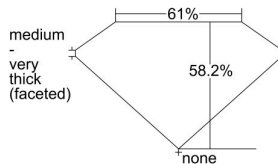

GIA®

FACSIMILE

GIA REPORT 2457361836

Verify this report at GIA.edu

GIA NATURAL DIAMOND DOSSIER®

December 12, 2022
GIA Report Number 2457361836
Shape and Cutting Style ..... Pear Brilliant
Measurements ..... 6.75 x 4.15 x 2.41 mm

GRADING RESULTS

Carat Weight ..... 0.40 carat
Color Grade ..... D
Clarity Grade VS1

ADDITIONAL GRADING INFORMATION

Polish ..... Excellent
Symmetry ..... Very Good
Fluorescence ..... Faint
Clarity Characteristics ..... Crystal, Needle, Pinpoint
Inscription(s): GIA 2457361836

PROPORTIONS

Profile not to actual proportions

GRADING SCALES

GIA COLOR SCALE		GIA CLARITY SCALE			
COLORLESS	D	VERY VERY SLIGHTLY INCLUDED	FLAWLESS		
	E		INTERNALLY FLAWLESS		
	F	VERY SLIGHTLY INCLUDED	VVS₁		
	G		VVS₂		
	H		VS₁		
	NEAR COLORLESS	I	SLIGHTLY INCLUDED	VS₂	
		J		SI₁	
		FAINT	K	INCLUDED	SI₂
			L		I₁
			M		I₂
VERT LIGHT	N	INCLUDED	I₃		
	O				
	P				
	Q				
	R				
LIGHT	S				
	T				
	U				
	V				
	W				
X					
Y					
Z