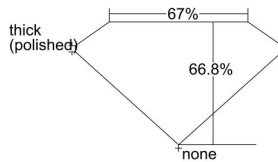

GIA®

FACSIMILE

GIA REPORT 2457035833

Verify this report at GIA.edu

GIA NATURAL DIAMOND DOSSIER®

October 19, 2022
GIA Report Number 2457035833
Shape and Cutting Style ..... **Cut-Cornered Rectangular Modified Brilliant**
Measurements ..... 5.71 x 4.48 x 2.99 mm

GRADING RESULTS

Carat Weight ..... 0.70 carat
Color Grade I
Clarity Grade VS1

ADDITIONAL GRADING INFORMATION

Polish ..... Excellent
Symmetry ..... Excellent
Fluorescence ..... None
Clarity Characteristics..... Cloud, Pinpoint
Inscription(s): GIA 2457035833

PROPORTIONS

Profile not to actual proportions

GRADING SCALES

GIA COLOR SCALE		GIA CLARITY SCALE			
COLORLESS	D	VERY VERY SLIGHTLY INCLUDED	FLAWLESS		
	E		INTERNALLY FLAWLESS		
	F	VERY SLIGHTLY INCLUDED	VVS₁		
	G		VVS₂		
	H		VS₁		
	NEAR COLORLESS	I	SLIGHTLY INCLUDED	VS₂	
		J		SI₁	
		FAINT	K	INCLUDED	SI₂
			L		I₁
			M		I₂
VERT LIGHT	N	LIGHT	I₃		
	O				
	P				
	Q				
	R				
	S				
	T