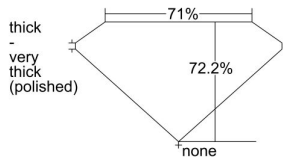

GIA®

FACSIMILE

GIA REPORT 2456072941

Verify this report at GIA.edu

GIA NATURAL DIAMOND DOSSIER®

October 20, 2022
GIA Report Number 2456072941
Shape and Cutting Style ..... Square Modified Brilliant
Measurements ..... 5.06 x 4.99 x 3.61 mm

GRADING RESULTS

Carat Weight ..... 0.81 carat
Color Grade ..... K
Clarity Grade SI1

ADDITIONAL GRADING INFORMATION

Polish ..... Excellent
Symmetry ..... Very Good
Fluorescence ..... None
Clarity Characteristics ..... Cloud
Inscription(s): GIA 2456072941

PROPORTIONS

Profile not to actual proportions

GRADING SCALES

GIA COLOR SCALE		GIA CLARITY SCALE			
COLORLESS	D	VERY VERY SLIGHTLY INCLUDED	FLAWLESS		
	E		INTERNALLY FLAWLESS		
	F	VERY SLIGHTLY INCLUDED	VVS₁		
	G		VVS₂		
	H		VS₁		
	NEAR COLORLESS	I	SLIGHTLY INCLUDED	VS₂	
		J		SI₁	
		FAINT	K	INCLUDED	SI₂
			L		I₁
			M		I₂
VERT LIGHT	N	LIGHT	I₃		
	O				
	P				
	Q				
	R