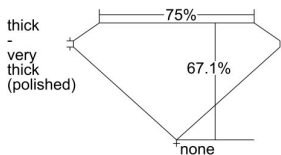

GIA®

FACSIMILE

GIA REPORT 2454749683

Verify this report at GIA.edu

GIA NATURAL DIAMOND DOSSIER®

February 02, 2023
GIA Report Number **2454749683**
Shape and Cutting Style ..... **Square Modified Brilliant**
Measurements ..... **4.54 x 4.41 x 2.96 mm**

GRADING RESULTS

Carat Weight ..... **0.50 carat**
Color Grade ..... **E**
Clarity Grade **VS2**

ADDITIONAL GRADING INFORMATION

Polish ..... **Excellent**
Symmetry ..... **Very Good**
Fluorescence ..... **None**
Clarity Characteristics ..... **Feather, Cavity**
Inscription(s): **GIA 2454749683**

PROPORTIONS

Profile not to actual proportions

GRADING SCALES

GIA COLOR SCALE		GIA CLARITY SCALE			
COLORLESS	D	VERY VERY SLIGHTLY INCLUDED	FLAWLESS		
	E		INTERNALLY FLAWLESS		
	F	VERY SLIGHTLY INCLUDED	VVS₁		
	G		VVS₂		
	H		VS₁		
	NEAR COLORLESS	I	SLIGHTLY INCLUDED	VS₂	
		J		SI₁	
		FAINT	K	INCLUDED	SI₂
			L		I₁
			M		I₂
VERT LIGHT	N	INCLUDED	I₃		
	O				
	P				
	Q				
	R				
LIGHT	S				
	T				
	U				
	V				
	W				
X					
Y					
Z