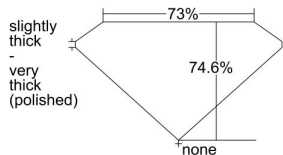

GIA®

FACSIMILE

GIA REPORT 2447560149

Verify this report at GIA.edu

GIA NATURAL DIAMOND DOSSIER®

September 12, 2022
GIA Report Number 2447560149
Shape and Cutting Style ..... Square Modified Brilliant
Measurements ..... 4.35 x 4.19 x 3.13 mm

GRADING RESULTS

Carat Weight ..... 0.46 carat
Color Grade ..... F
Clarity Grade VS1

ADDITIONAL GRADING INFORMATION

Polish ..... Excellent
Symmetry ..... Very Good
Fluorescence ..... None
Clarity Characteristics ..... Cloud, Crystal, Pinpoint
Inscription(s): GIA 2447560149

PROPORTIONS

Profile not to actual proportions

GRADING SCALES

GIA COLOR SCALE		GIA CLARITY SCALE		
COLORLESS	D	VERY VERY SLIGHTLY INCLUDED	FLAWLESS	
	E		INTERNALLY FLAWLESS	
	F		VS₁	
	G		VS₂	
	NEAR COLORLESS	H	VERY SLIGHTLY INCLUDED	VS₁
		I		VS₂
		J	SLIGHTLY INCLUDED	S₁
		K		S₂
		L		I₁
		M		I₂
FAINT	N	INCLUDED	I₃	
	O			
	P			
	VERT LIGHT	Q		
		R		
		S		
T				
LIGHT		U		
		V		
	W			
	X			
Y				
Z