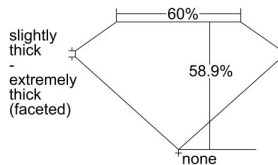

GIA®

FACSIMILE

GIA REPORT 2447559811

Verify this report at GIA.edu

GIA NATURAL DIAMOND DOSSIER®

September 12, 2022
GIA Report Number 2447559811
Shape and Cutting Style ..... Heart Brilliant
Measurements ..... 4.64 x 5.46 x 3.22 mm

GRADING RESULTS

Carat Weight ..... 0.49 carat
Color Grade I
Clarity Grade VS2

ADDITIONAL GRADING INFORMATION

Polish ..... Excellent
Symmetry ..... Very Good
Fluorescence ..... None
Clarity Characteristics..... Crystal, Needle, Indented Natural
Inscription(s): GIA 2447559811

PROPORTIONS

Profile not to actual proportions

GRADING SCALES

GIA COLOR SCALE		GIA CLARITY SCALE			
COLORLESS	D	VERY VERY SLIGHTLY INCLUDED	FLAWLESS		
	E		INTERNALLY FLAWLESS		
	F	VERY SLIGHTLY INCLUDED	VVS₁		
	G		VVS₂		
	H		VS₁		
	NEAR COLORLESS	I	SLIGHTLY INCLUDED	VS₂	
		J		SI₁	
		FAINT	K	INCLUDED	SI₂
			L		I₁
			M		I₂
VERT LIGHT			N	INCLUDED	I₃
			O		
			P		
	Q				
LIGHT	R				
	S				
	T				
	U				
	V				
	Z