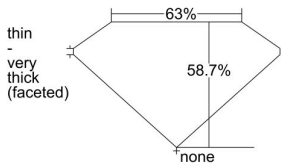

GIA®

FACSIMILE

GIA REPORT 2446713399

Verify this report at GIA.edu

GIA NATURAL DIAMOND DOSSIER®

September 20, 2022
GIA Report Number 2446713399
Shape and Cutting Style ..... Heart Brilliant
Measurements ..... 5.51 x 6.48 x 3.80 mm

GRADING RESULTS

Carat Weight ..... 0.80 carat
Color Grade ..... D
Clarity Grade VS1

ADDITIONAL GRADING INFORMATION

Polish ..... Excellent
Symmetry ..... Very Good
Fluorescence ..... None
Clarity Characteristics..... Cavity, Indented Natural, Pinpoint
Inscription(s): GIA 2446713399

PROPORTIONS

Profile not to actual proportions

GRADING SCALES

GIA COLOR SCALE		GIA CLARITY SCALE			
COLORLESS	D	VERY VERY SLIGHTLY INCLUDED	FLAWLESS		
	E		INTERNALLY FLAWLESS		
	F	VERY SLIGHTLY INCLUDED	VS₁		
	G		VS₂		
	H		VS₁		
	NEAR COLORLESS	I	SLIGHTLY INCLUDED	VS₂	
		J		SI₁	
		FAINT	K	INCLUDED	SI₂
			L		I₁
			M		I₂
VERT LIGHT	N	LIGHT	I₃		
	O				
	P				
	Q				
	R